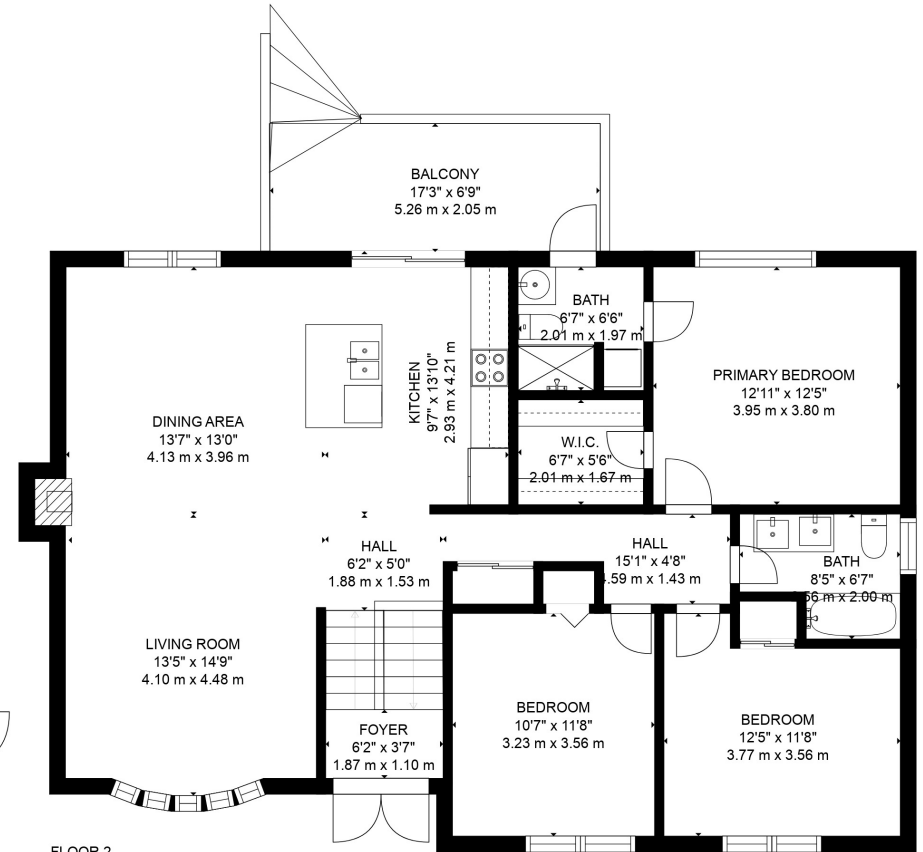

FLOOR 1

FLOOR 2

Estimated areas

GLA FLOOR 1: 1196 sq. ft, excluded 328 sq. ft
 GLA FLOOR 2: 1369 sq. ft, excluded 126 sq. ft
 Total GLA 2565 sq. ft, total scanned area 3019 sq. ft

SIZES AND DIMENSIONS ARE APPROXIMATE, ACTUAL MAY VARY.

Estimated areas

GLA FLOOR 1: 1196 sq. ft, excluded 328 sq. ft
 GLA FLOOR 2: 1369 sq. ft, excluded 126 sq. ft
 Total GLA 2565 sq. ft, total scanned area 3019 sq. ft

SIZES AND DIMENSIONS ARE APPROXIMATE, ACTUAL MAY VARY.