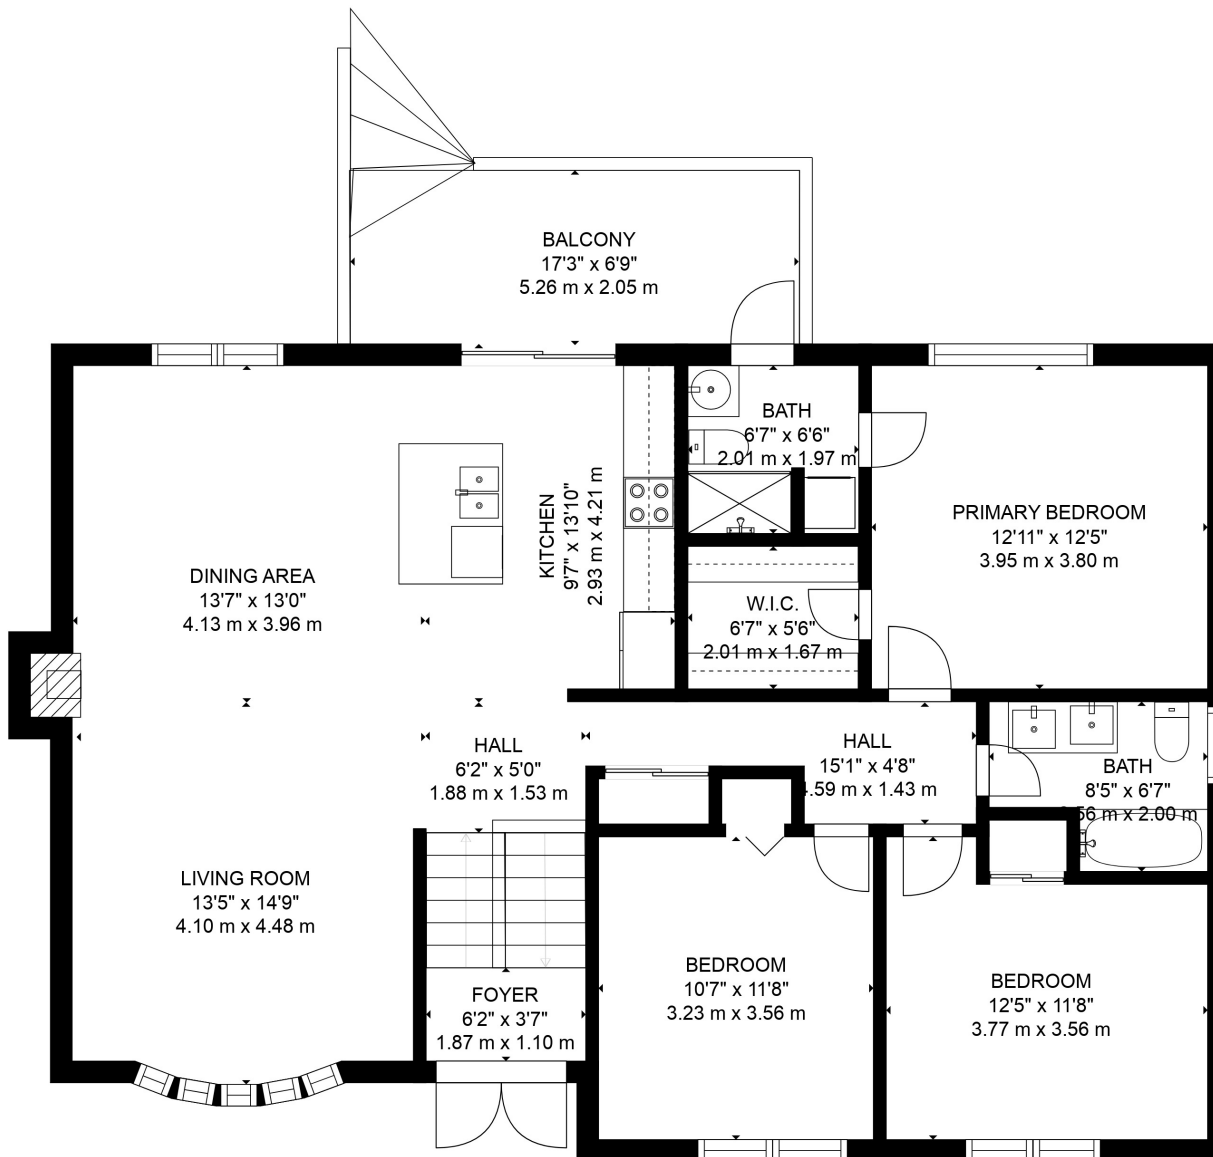

FLOOR 1

FLOOR 2

Estimated areas

GLA FLOOR 1: 1196 sq. ft, excluded 328 sq. ft
 GLA FLOOR 2: 1369 sq. ft, excluded 126 sq. ft
 Total GLA 2565 sq. ft, total scanned area 3019 sq. ft

SIZES AND DIMENSIONS ARE APPROXIMATE, ACTUAL MAY VARY.

Estimated areas

GLA FLOOR 1: 1196 sq. ft, excluded 328 sq. ft
 GLA FLOOR 2: 1369 sq. ft, excluded 126 sq. ft
 Total GLA 2565 sq. ft, total scanned area 3019 sq. ft

SIZES AND DIMENSIONS ARE APPROXIMATE, ACTUAL MAY VARY.