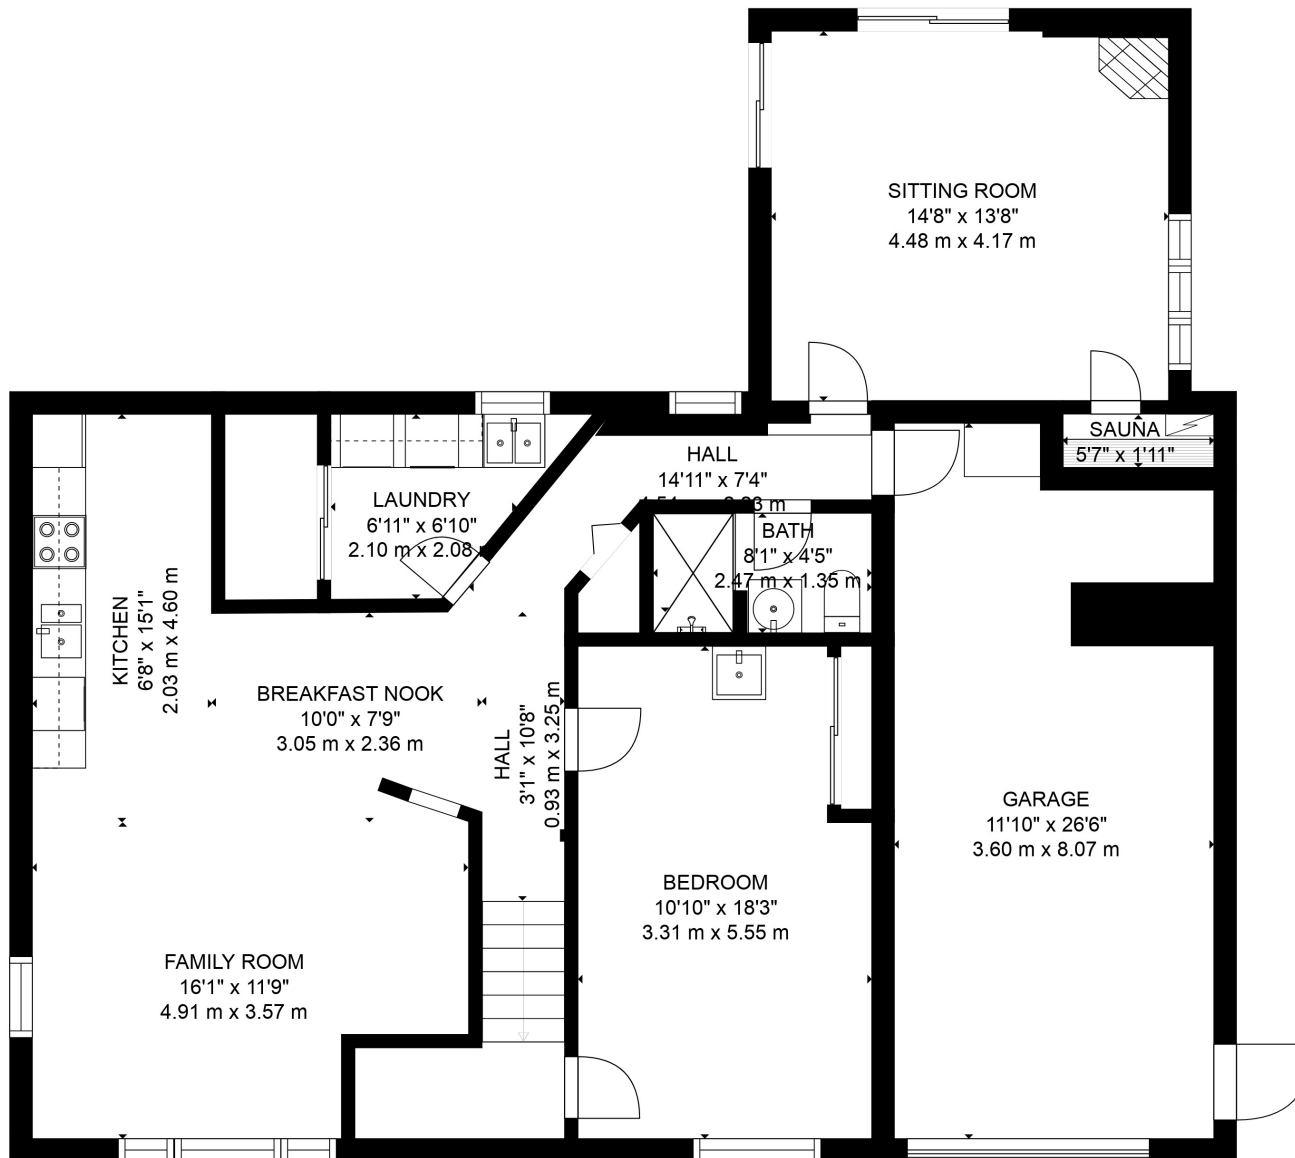

FLOOR 1

FLOOR 2

Estimated areas

GLA FLOOR 1: 1196 sq. ft, excluded 328 sq. ft
 GLA FLOOR 2: 1369 sq. ft, excluded 126 sq. ft
 Total GLA 2565 sq. ft, total scanned area 3019 sq. ft

SIZES AND DIMENSIONS ARE APPROXIMATE, ACTUAL MAY VARY.

Estimated areas

GLA FLOOR 1: 1196 sq. ft, excluded 328 sq. ft
 GLA FLOOR 2: 1369 sq. ft, excluded 126 sq. ft
 Total GLA 2565 sq. ft, total scanned area 3019 sq. ft

SIZES AND DIMENSIONS ARE APPROXIMATE, ACTUAL MAY VARY.