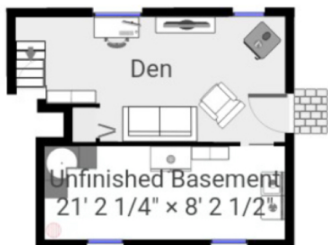

677 Monteith Branch  
Sylva, NC 28779  
Approximate 1365 HLA SQFT

Matthew Johnson Realty  
Measurements & Floor Plans  
matthewjohnsonrealty.squarespace.com

Lower Floor  
Approximate  
290 HLA SQFT

Main Floor  
Approximate  
519 HLA SQFT

2 Story  
Storage  
Building

Upper Floor  
Approximate  
556 HLA SQFT