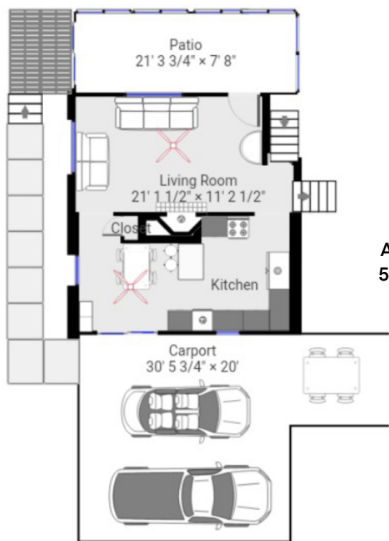

677 Monteith Branch  
Sylva, NC 28779  
Approximate 1365 HLA SQFT

Matthew Johnson Realty  
Measurements & Floor Plans  
matthewjohnsonrealty.squarespace.com

Lower Floor  
Approximate  
290 HLA SQFT

Main Floor  
Approximate  
519 HLA SQFT

2 Story  
Storage  
Building

Upper Floor  
Approximate  
556 HLA SQFT