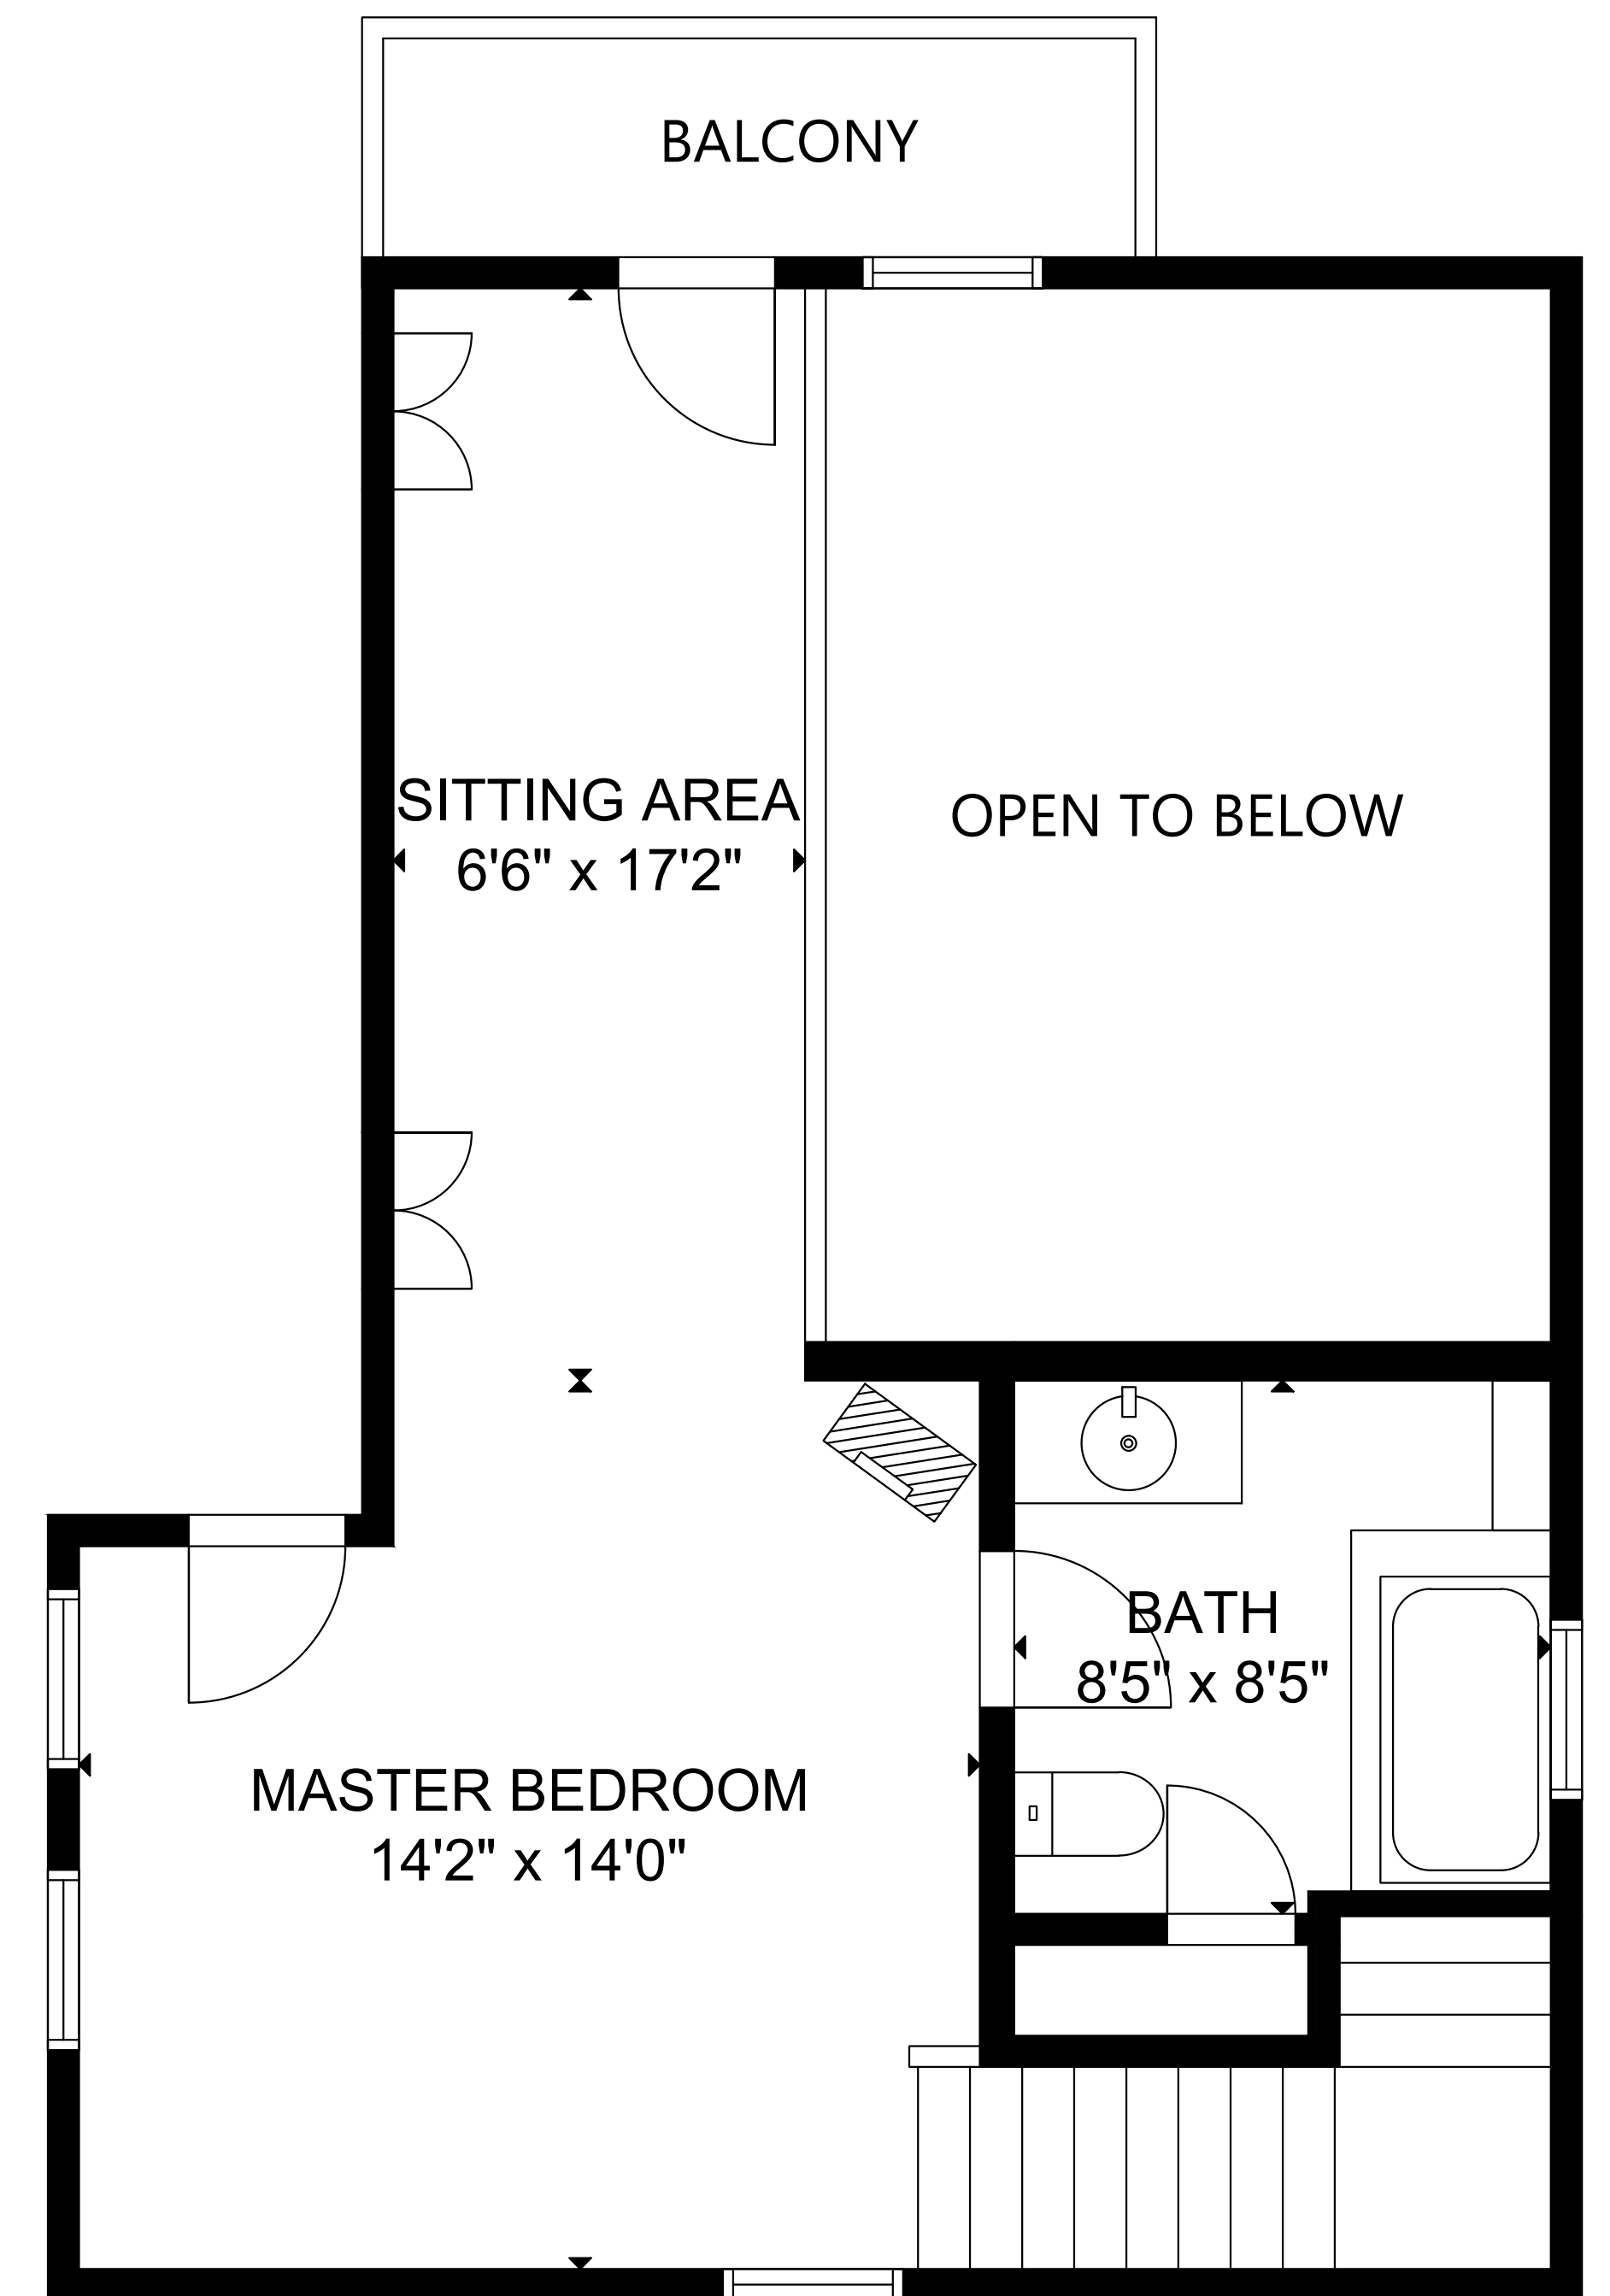

FLOOR 1

FLOOR 2

GROSS INTERNAL AREA
 TOTAL: 1,712 sq ft
 FLOOR 1: 1,277 sq ft, FLOOR 2: 435 sq ft
 EXCLUDED AREA: GARAGE: 383 sq ft
 SIZE AND DIMENSIONS ARE APPROXIMATE, ACTUAL MAY VARY.