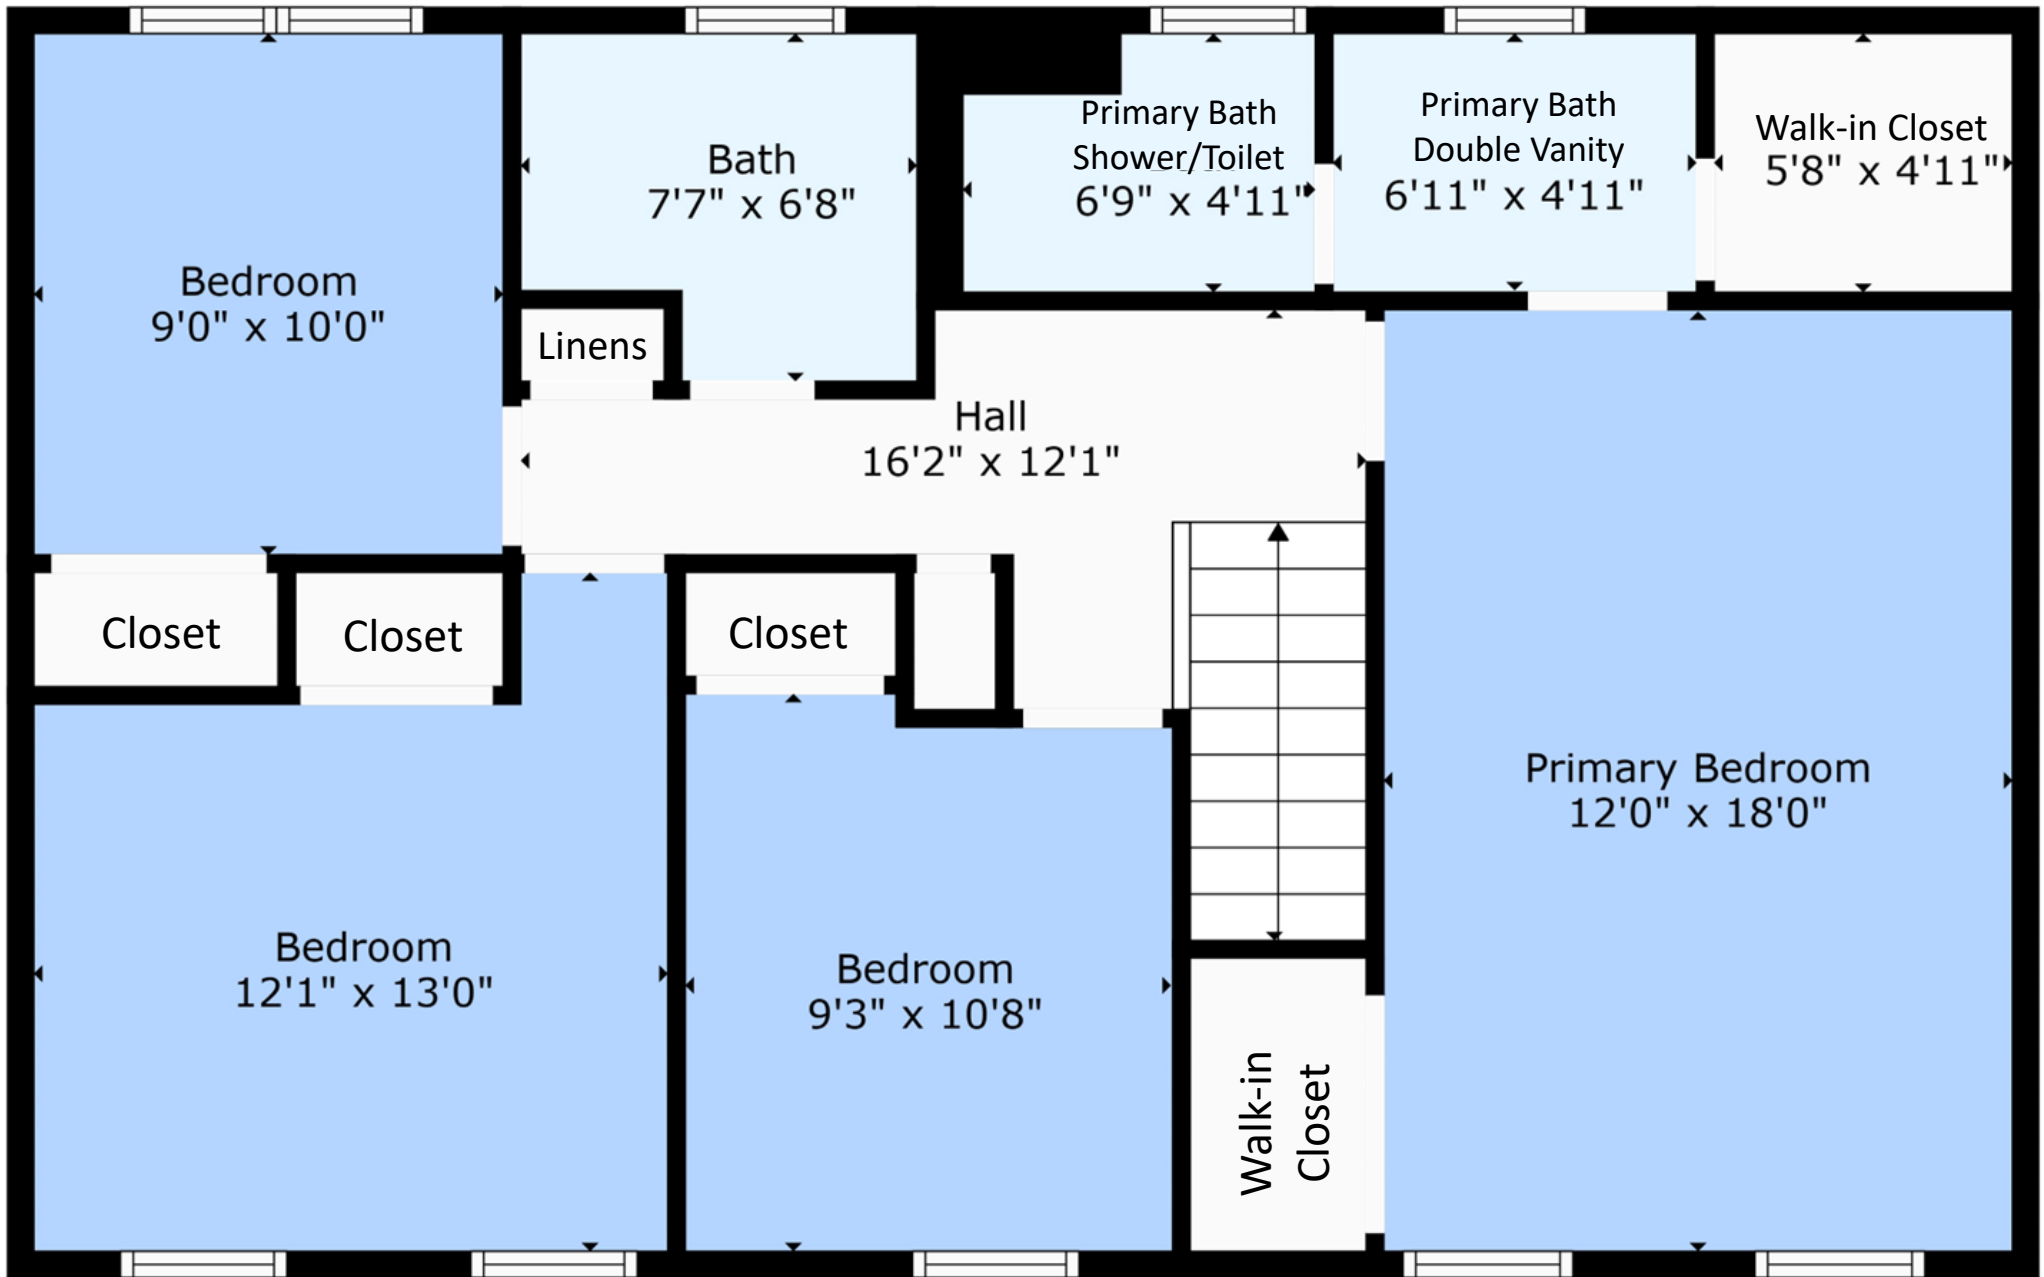

Total scanned area: 2082 sq. ft

Measurements Are Calculated By Cubicasa Technology. Deemed Highly Reliable But Not Guaranteed.

1st Floor

2nd Floor