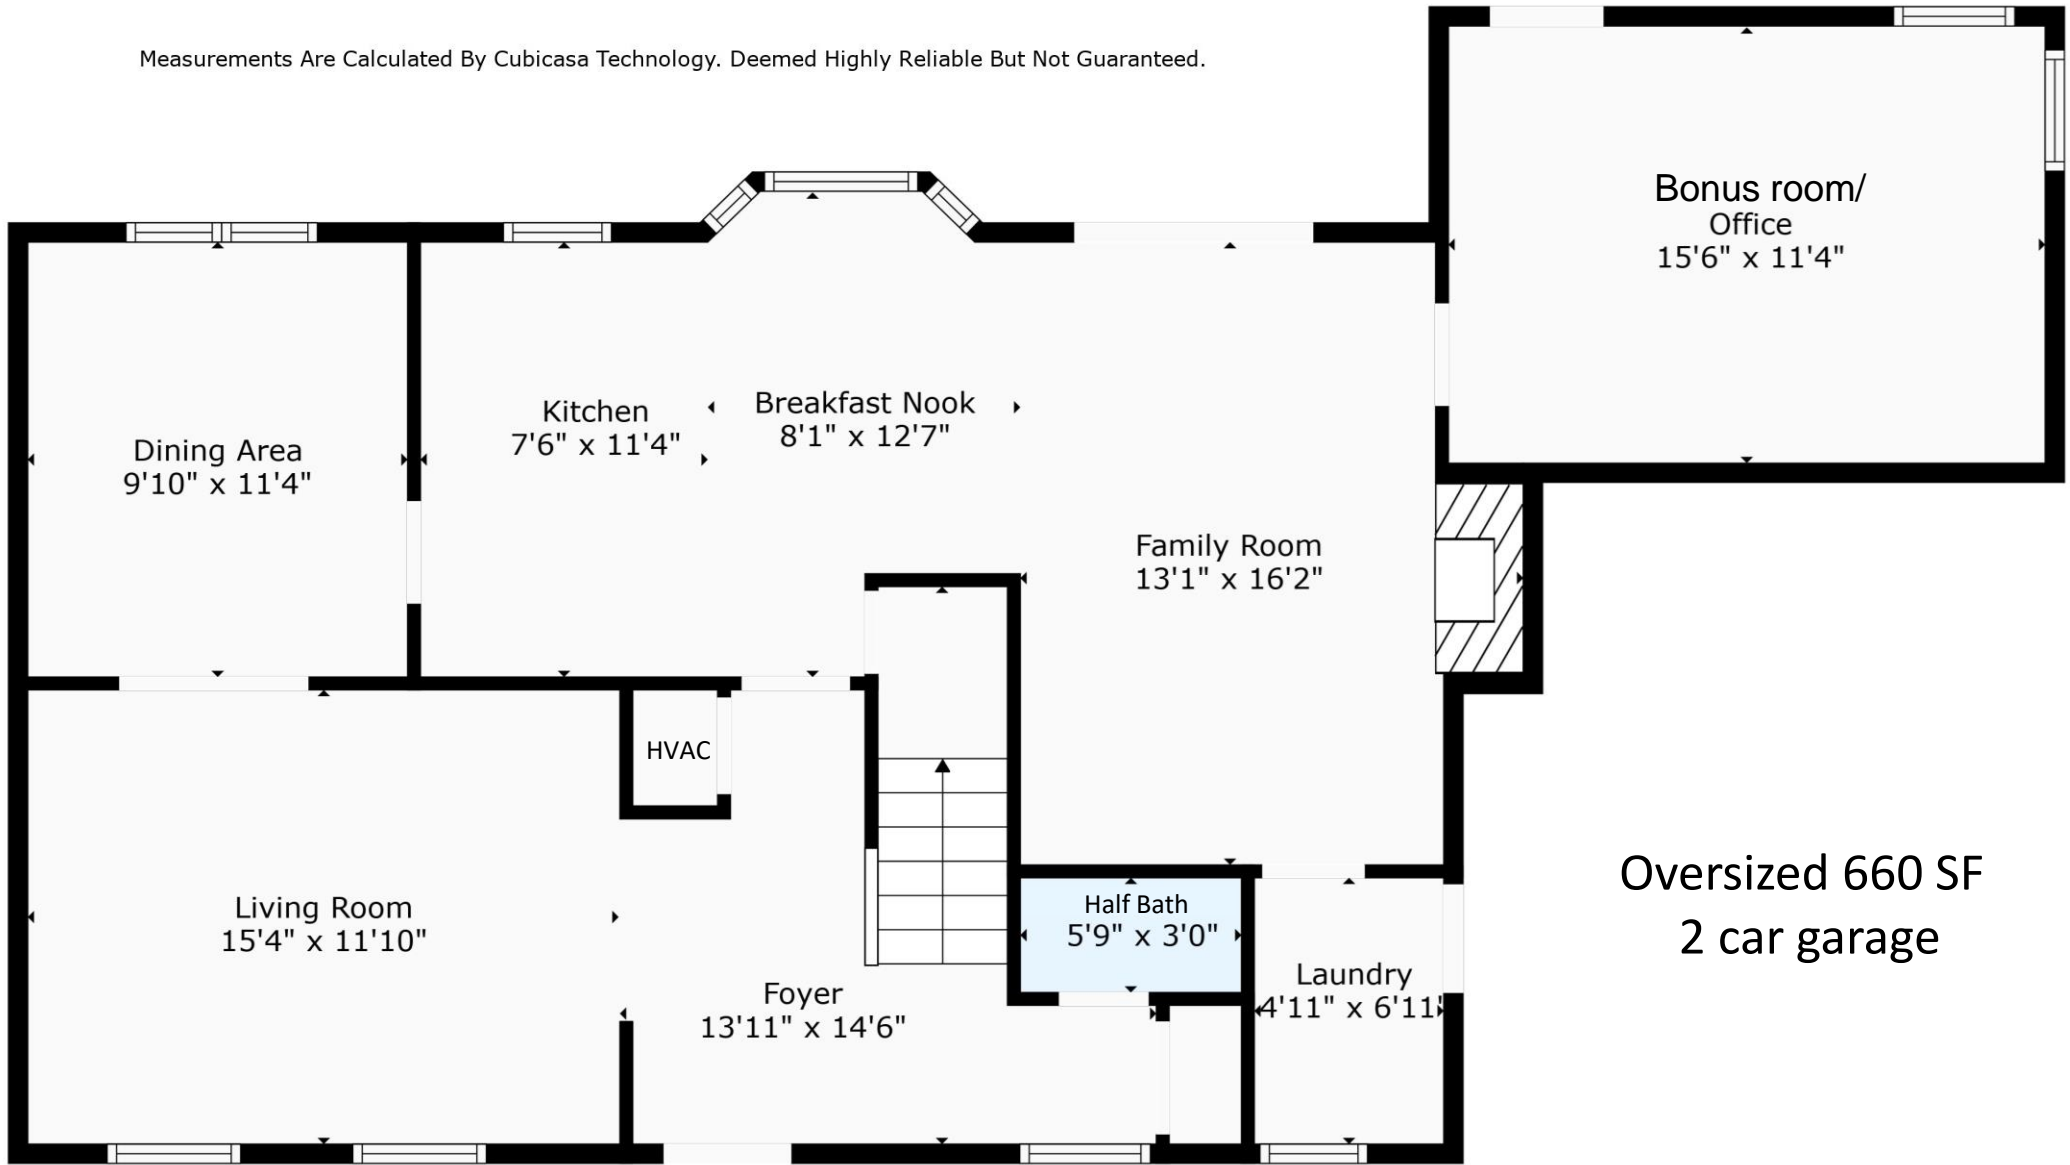

Total scanned area: 2082 sq. ft

Measurements Are Calculated By Cubicasa Technology. Deemed Highly Reliable But Not Guaranteed.

1st Floor

2nd Floor