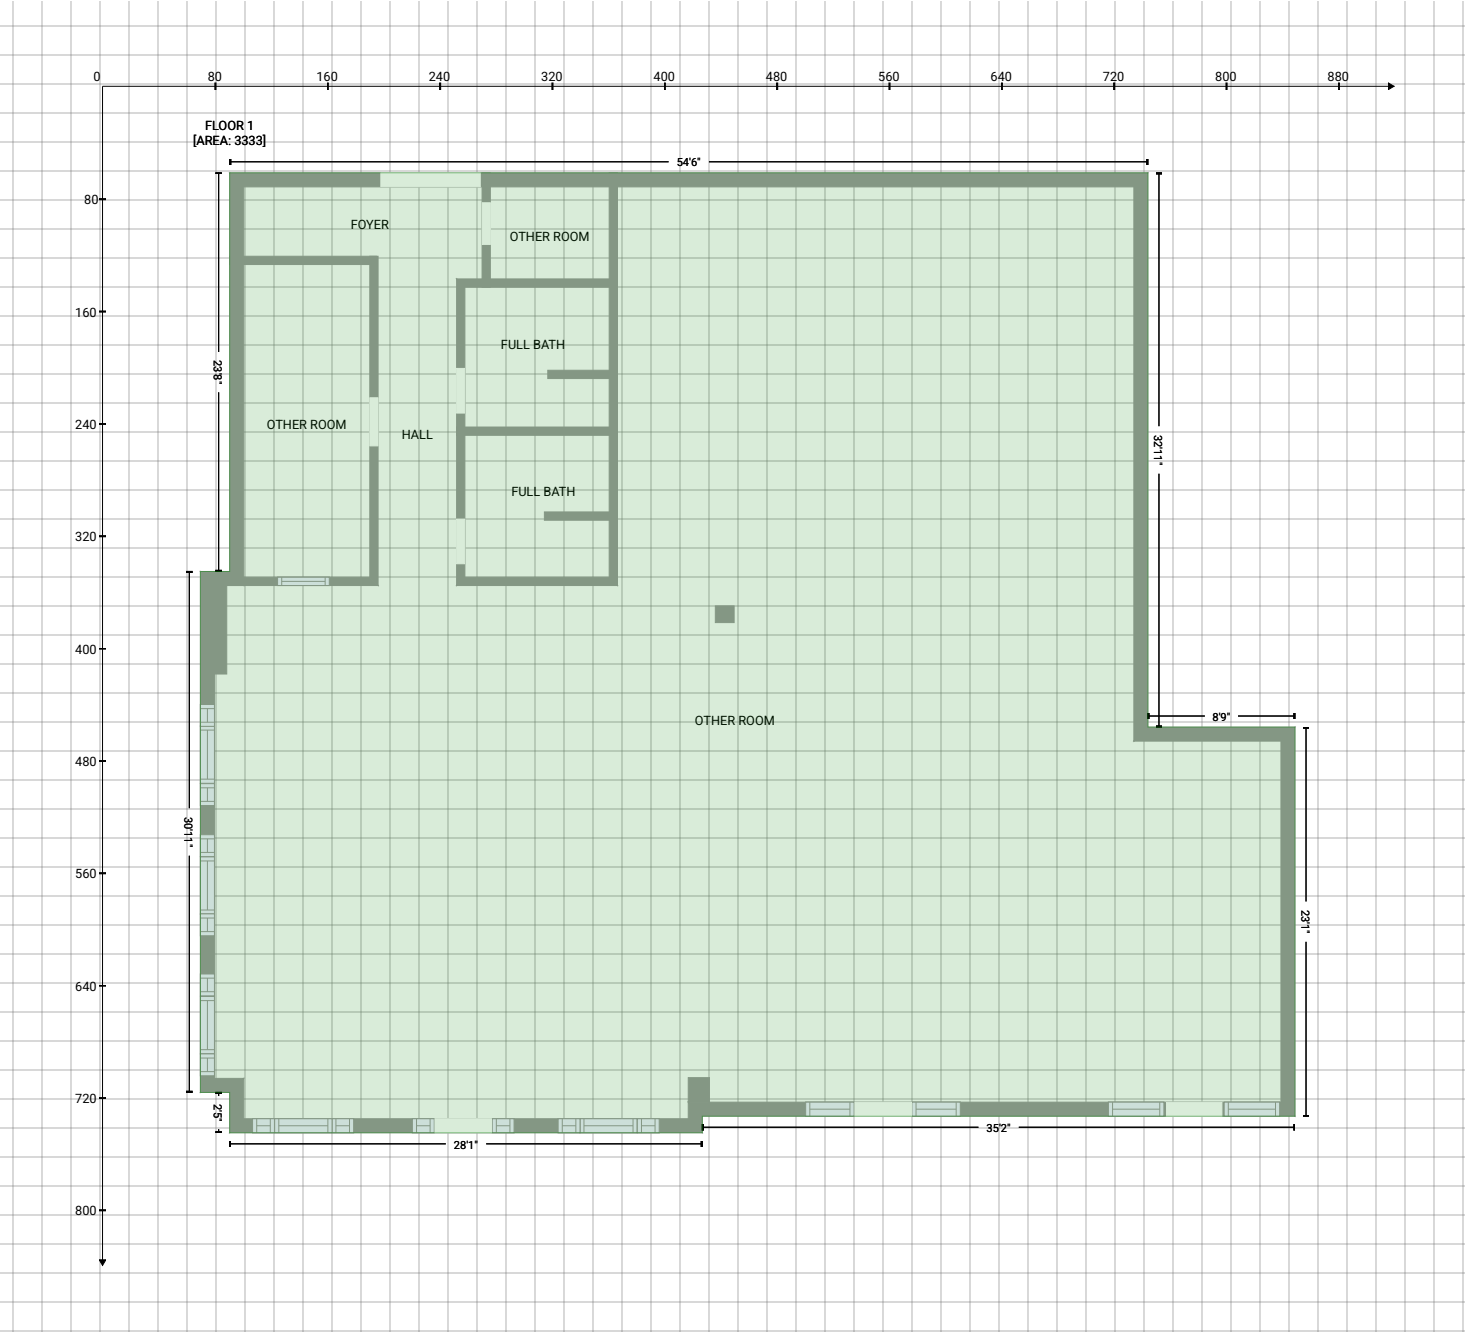

836 E Chatham St, Cary, NC, United States, 110

Gross Living Area: 3333 sq. ft

Space	Area (sq. ft)	Calculation <small>Coordinate Polygon Area Algorithm using inches</small>
FLOOR 1 (Living area)	3333	$ \begin{aligned} & -((744.4 + 744.4) * (61.6 - 456.3) + (744.4 + 849.1) * (456.3 - 456.3) + (849.1 + 849.1) * (456.3 - 733.4) \\ & + (849.1 + 427.1) * (733.4 - 733.4) + (427.1 + 427.1) * (733.4 - 745.2) + (427.1 + 90.6) * (745.2 - 745.2) \\ & + (90.6 + 90.6) * (745.2 - 716.5) + (90.6 + 69.7) * (716.5 - 716.5) + (69.7 + 69.7) * (716.5 - 345.5) \\ & + (69.7 + 90.6) * (345.5 - 345.5) + (90.6 + 90.6) * (345.5 - 61.6) + (90.6 + 744.4) * (61.6 - 61.6)) * 0.5 * 0.00694 \end{aligned} $