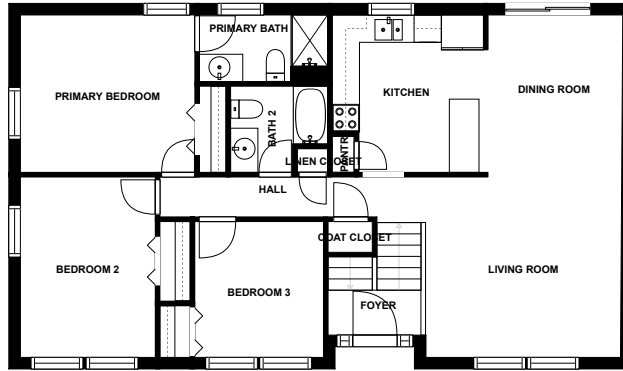

Home report

2422 Rolling Farms Road
Glenshaw

Highlights

1 Kitchen

1 Living room

1 Bedroom

1 Bath

21 Doors

Floor plan

FLOOR 2

FLOOR 1

SIZES AND DIMENSIONS ARE APPROXIMATE, ACTUAL MAY VARY.

Appendix 1: Data sheet

Hall - 2	Garage - 1	Pantry - 1
Bath - 1	Bath - Master - 1	Bedroom - 1
Bedroom - Master - 1	LivingRoom - 1	Entry - 1
Entry - Foyer - 1	Dining - 1	Kitchen - 1