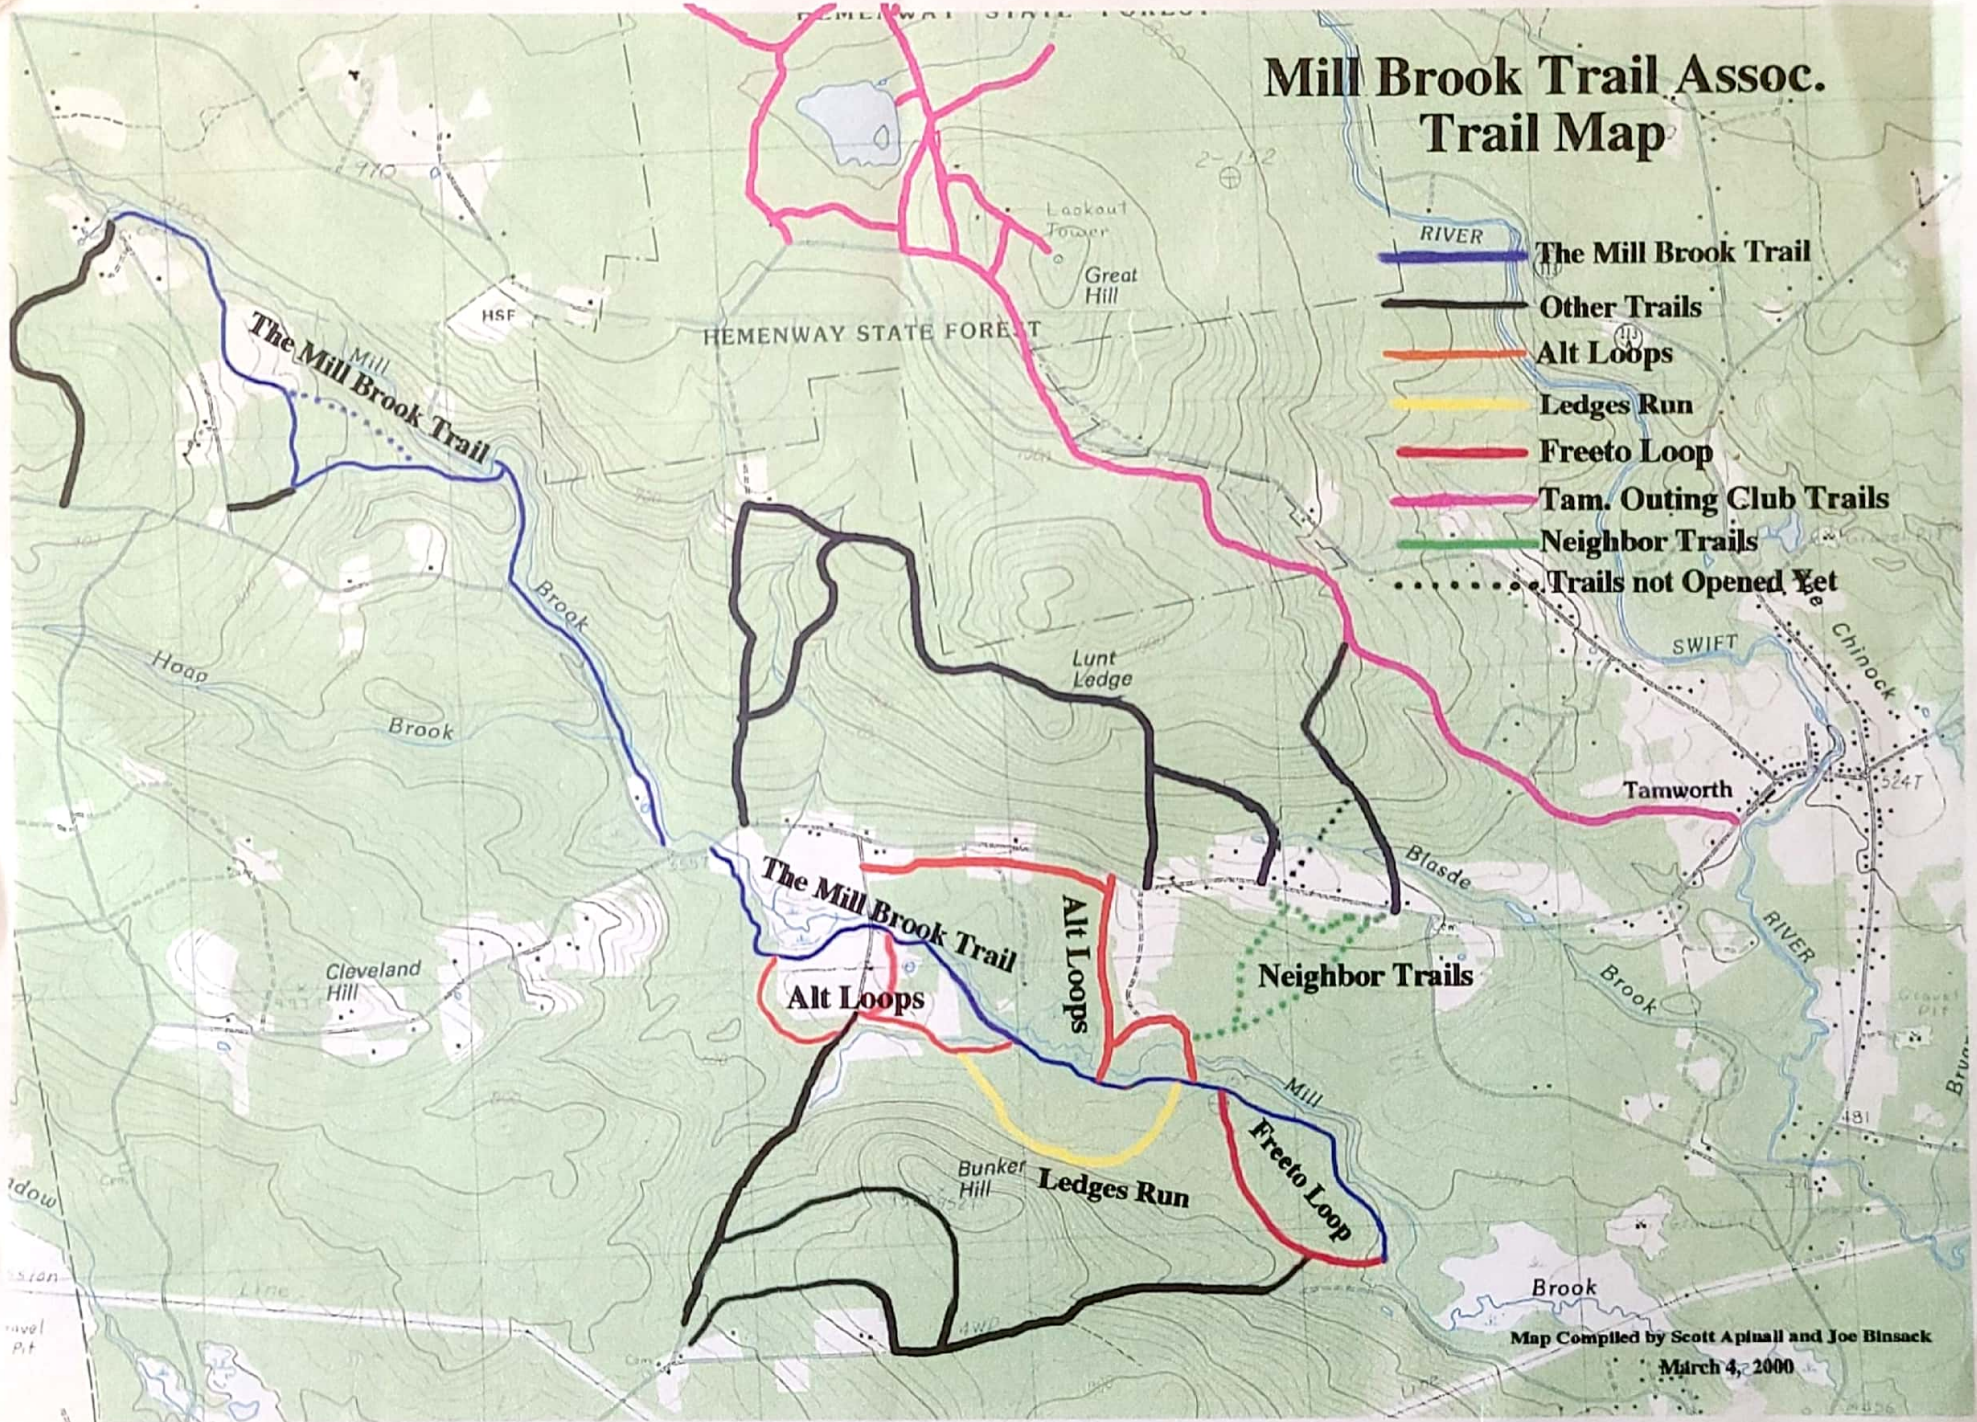

# Mill Brook Trail Assoc. Trail Map

-  The Mill Brook Trail
-  Other Trails
-  Alt Loops
-  Ledges Run
-  Freeto Loop
-  Tam. Outing Club Trails
-  Neighbor Trails
-  Trails not Opened Yet

Map Compiled by Scott Apinall and Joe Binsack  
March 4, 2000

Main Trail

wn Trail

Tam. C  
Maud  
Trail  
Lunt

very large  
multiple branched  
white pine

Lunt  
Ledge

Old Town Road

(this section)

Blasde

The Mill Brook

Alt Loo

Neighbor Trails

E

E

A B C D

A C

B

B

B

A

D

X